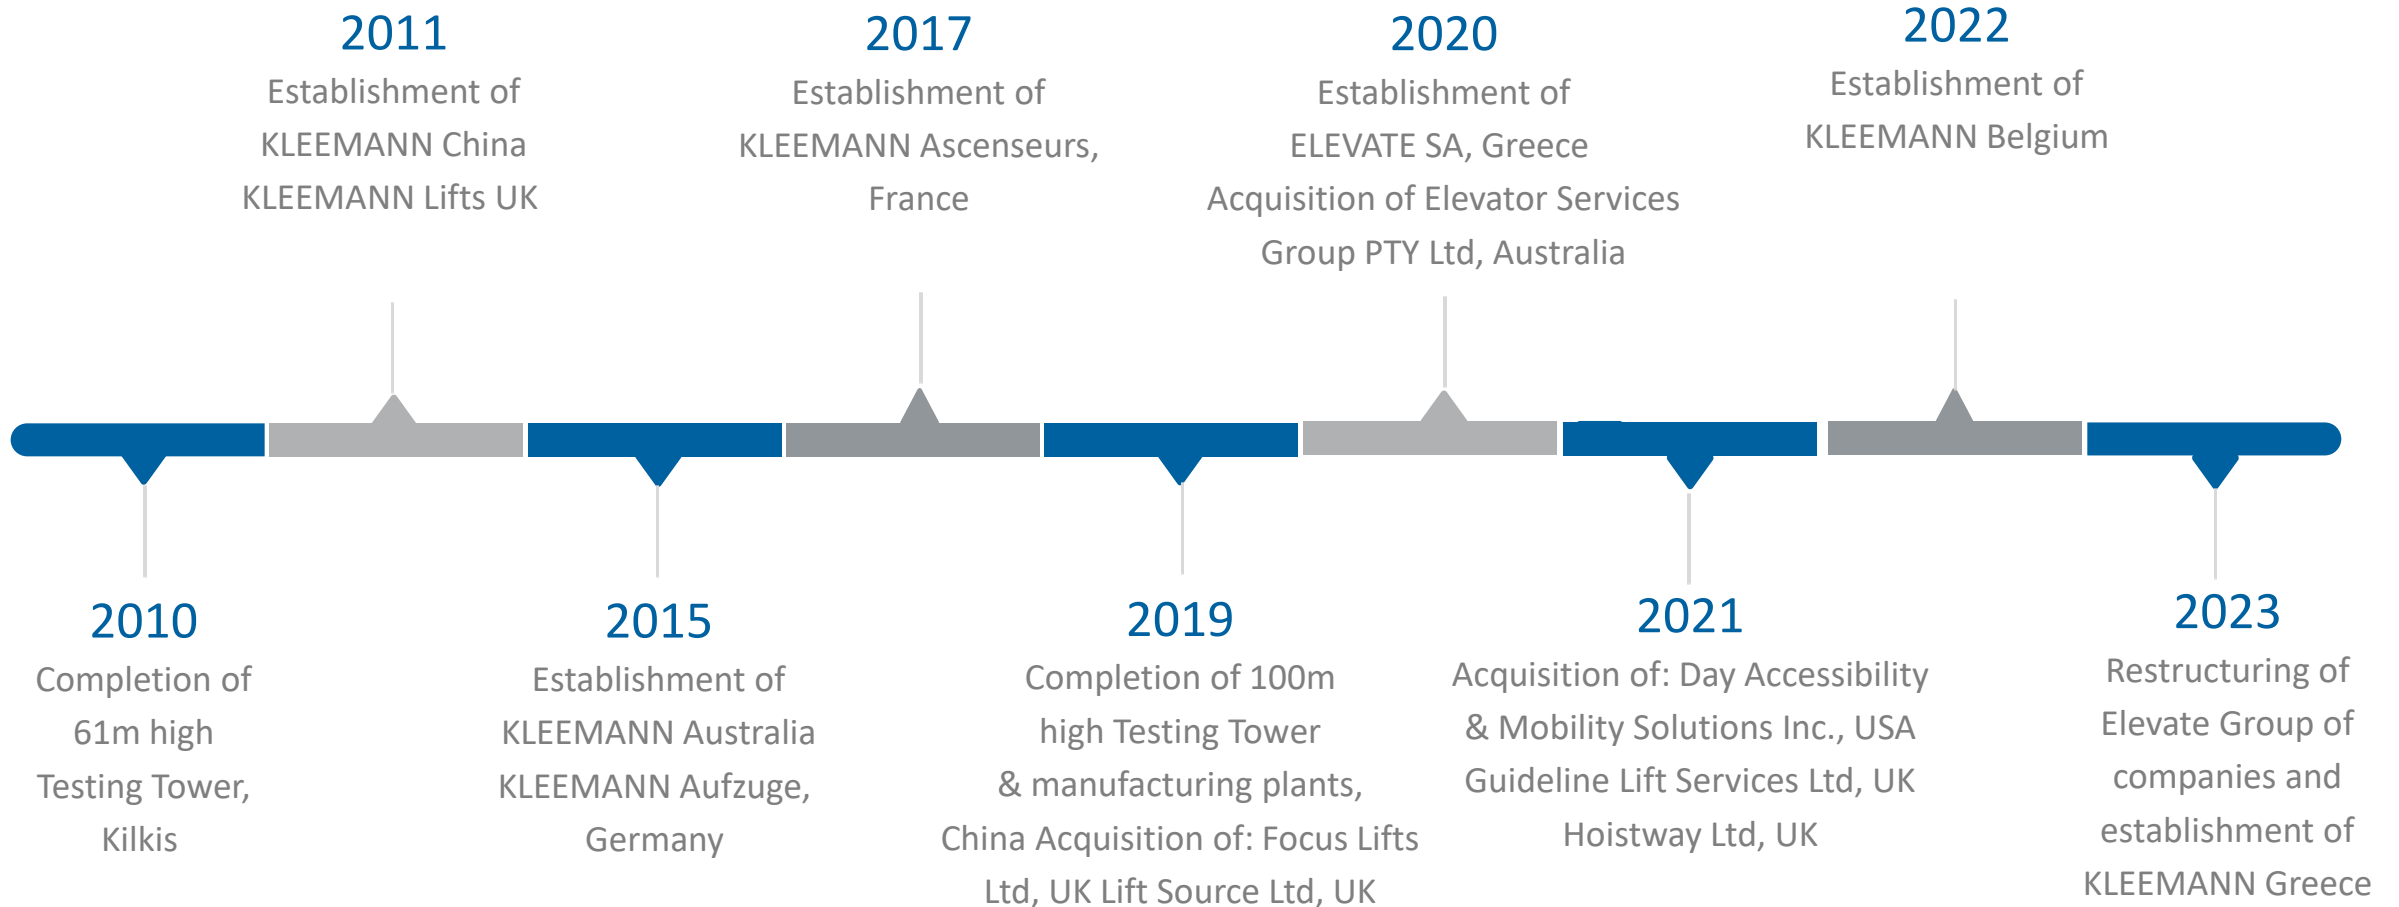

**KLEEMANN**

Your 1<sup>st</sup> Choice in Lifts

KLEEMANN is a Greek global manufacturer of Complete Lift Systems, escalators and moving walks.

K L E E M A N N

# TIMELINE

We develop, by staying true to our history and values

K L E E M A N N

# TIMELINE

We develop, by staying true to our history and values

2 Production Units & Assembly Line

## Serbia

KLEEMANN  
Liftovi was  
established in  
Belgrade, Serbia  
in 2005