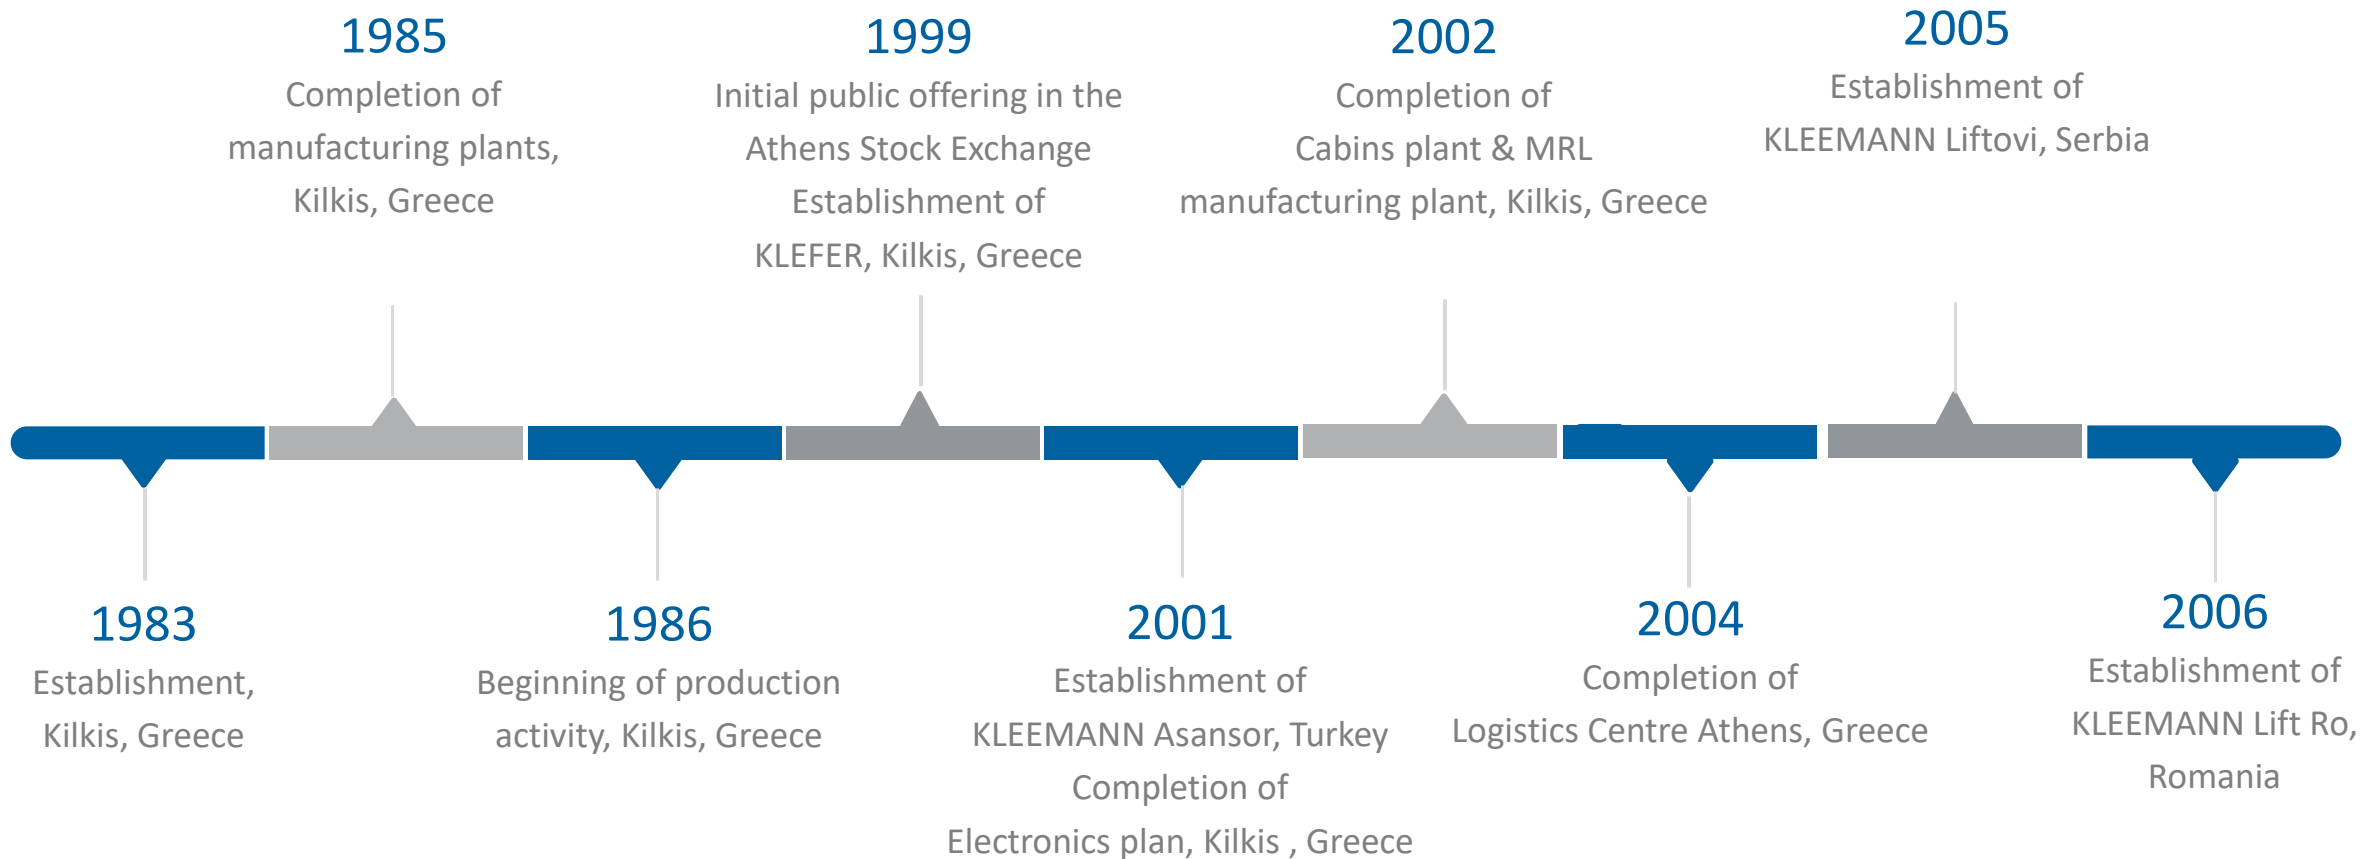

**KLEEMANN**

Your 1<sup>st</sup> Choice in Lifts

KLEEMANN is a Greek global manufacturer of Complete Lift Systems, escalators and moving walks.

K L E E M A N N

# TIMELINE

We develop, by staying true to our history and values

K L E E M A N N

# TIMELINE

We develop, by staying true to our history and values

2 Production Units & Assembly Line