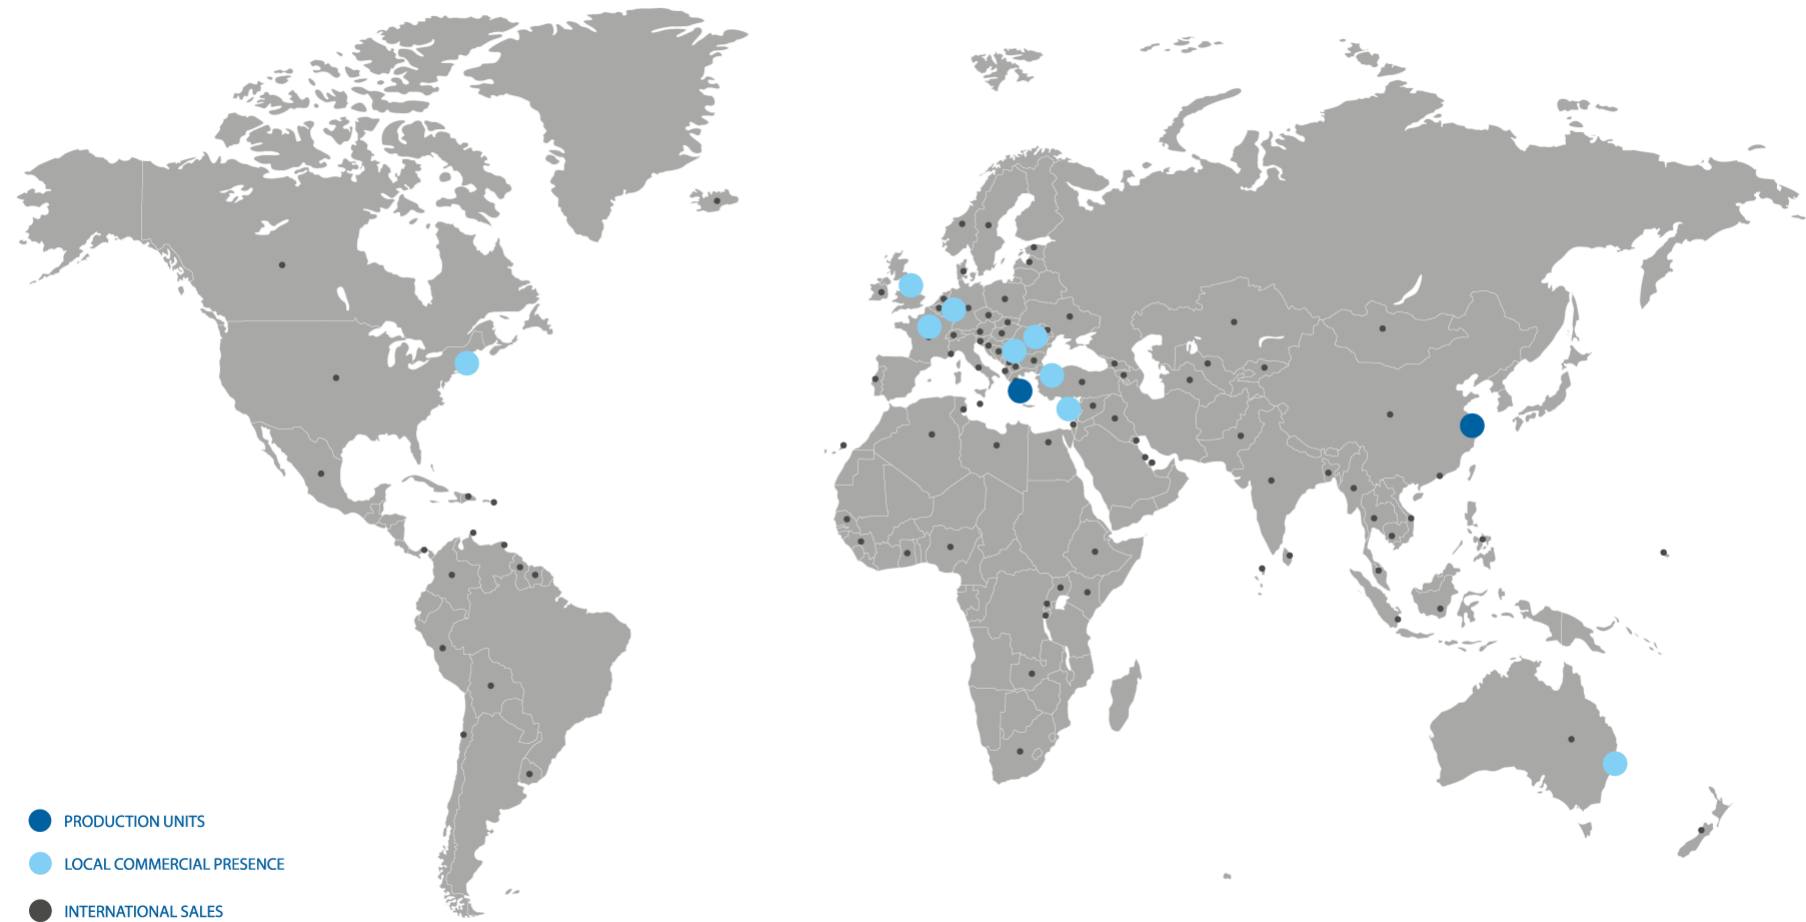

## USA

In 2021, KLEEMANN announced its alliance with DAY Elevator & Lift, serving the areas of New York and New Jersey

## Belgium

KLEEMANN Belgium was established in 2022 in Aalst, Belgium

## Greece

KLEEMANN Greece was established in 2023 after the merging of 5 Greek Companies

# KLEEMANN Worldwide Presence

90%  
International  
sales

Sales network  
in more than  
**100**  
countries

- Local Commercial Presence
- Australia
  - UK
  - Germany
  - Serbia
  - Belgium
  - USA
  - France
  - Romania
  - Cyprus