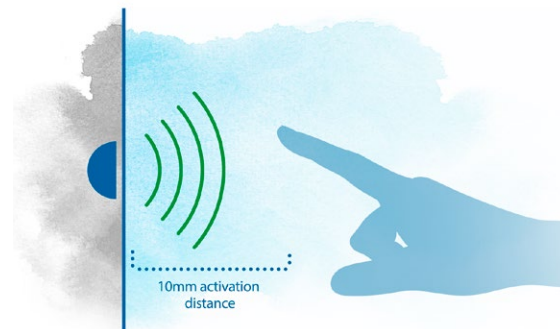

Design Options

Faceplate	Acrylic
LED Color	White

Advantages

- Antibacterial rate up to 100% as no physical contact is required
- Life span $\geq$ 3 million times
- Higher anti-interference ability by intelligent digital filtering technology
- Suitable for both existing and new installations as well as for modernization projects

Ideal for

- Residential buildings
- Commercial & public buildings
- Shopping malls
- Hotels
- Hospitals