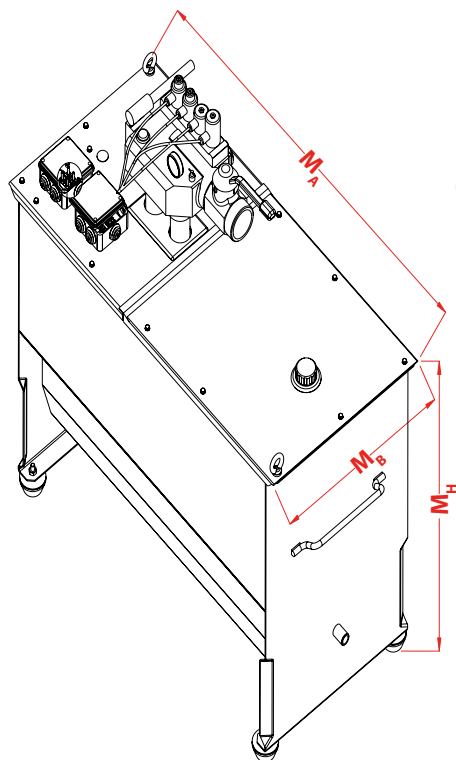

EN81-2 A3 Certified

A

Power Unit							
Model	Length M_A (mm)	Breadth M_B (mm)	Height M_H (mm)	Height (Blain) (mm)	Height (iValve) (mm)	Total Volume (Lit)	Service able volume (Lit)
T150	821	516	705	885	980	127	55
T250	1072	516	790	1000	1090	206	110
T350	1072	516	990	1220	1290	305	207
T450	1323	516	990	1220	1290	385	260
Inverter cabinet	690	560	200				
Controller cabinet	1000	700	300				