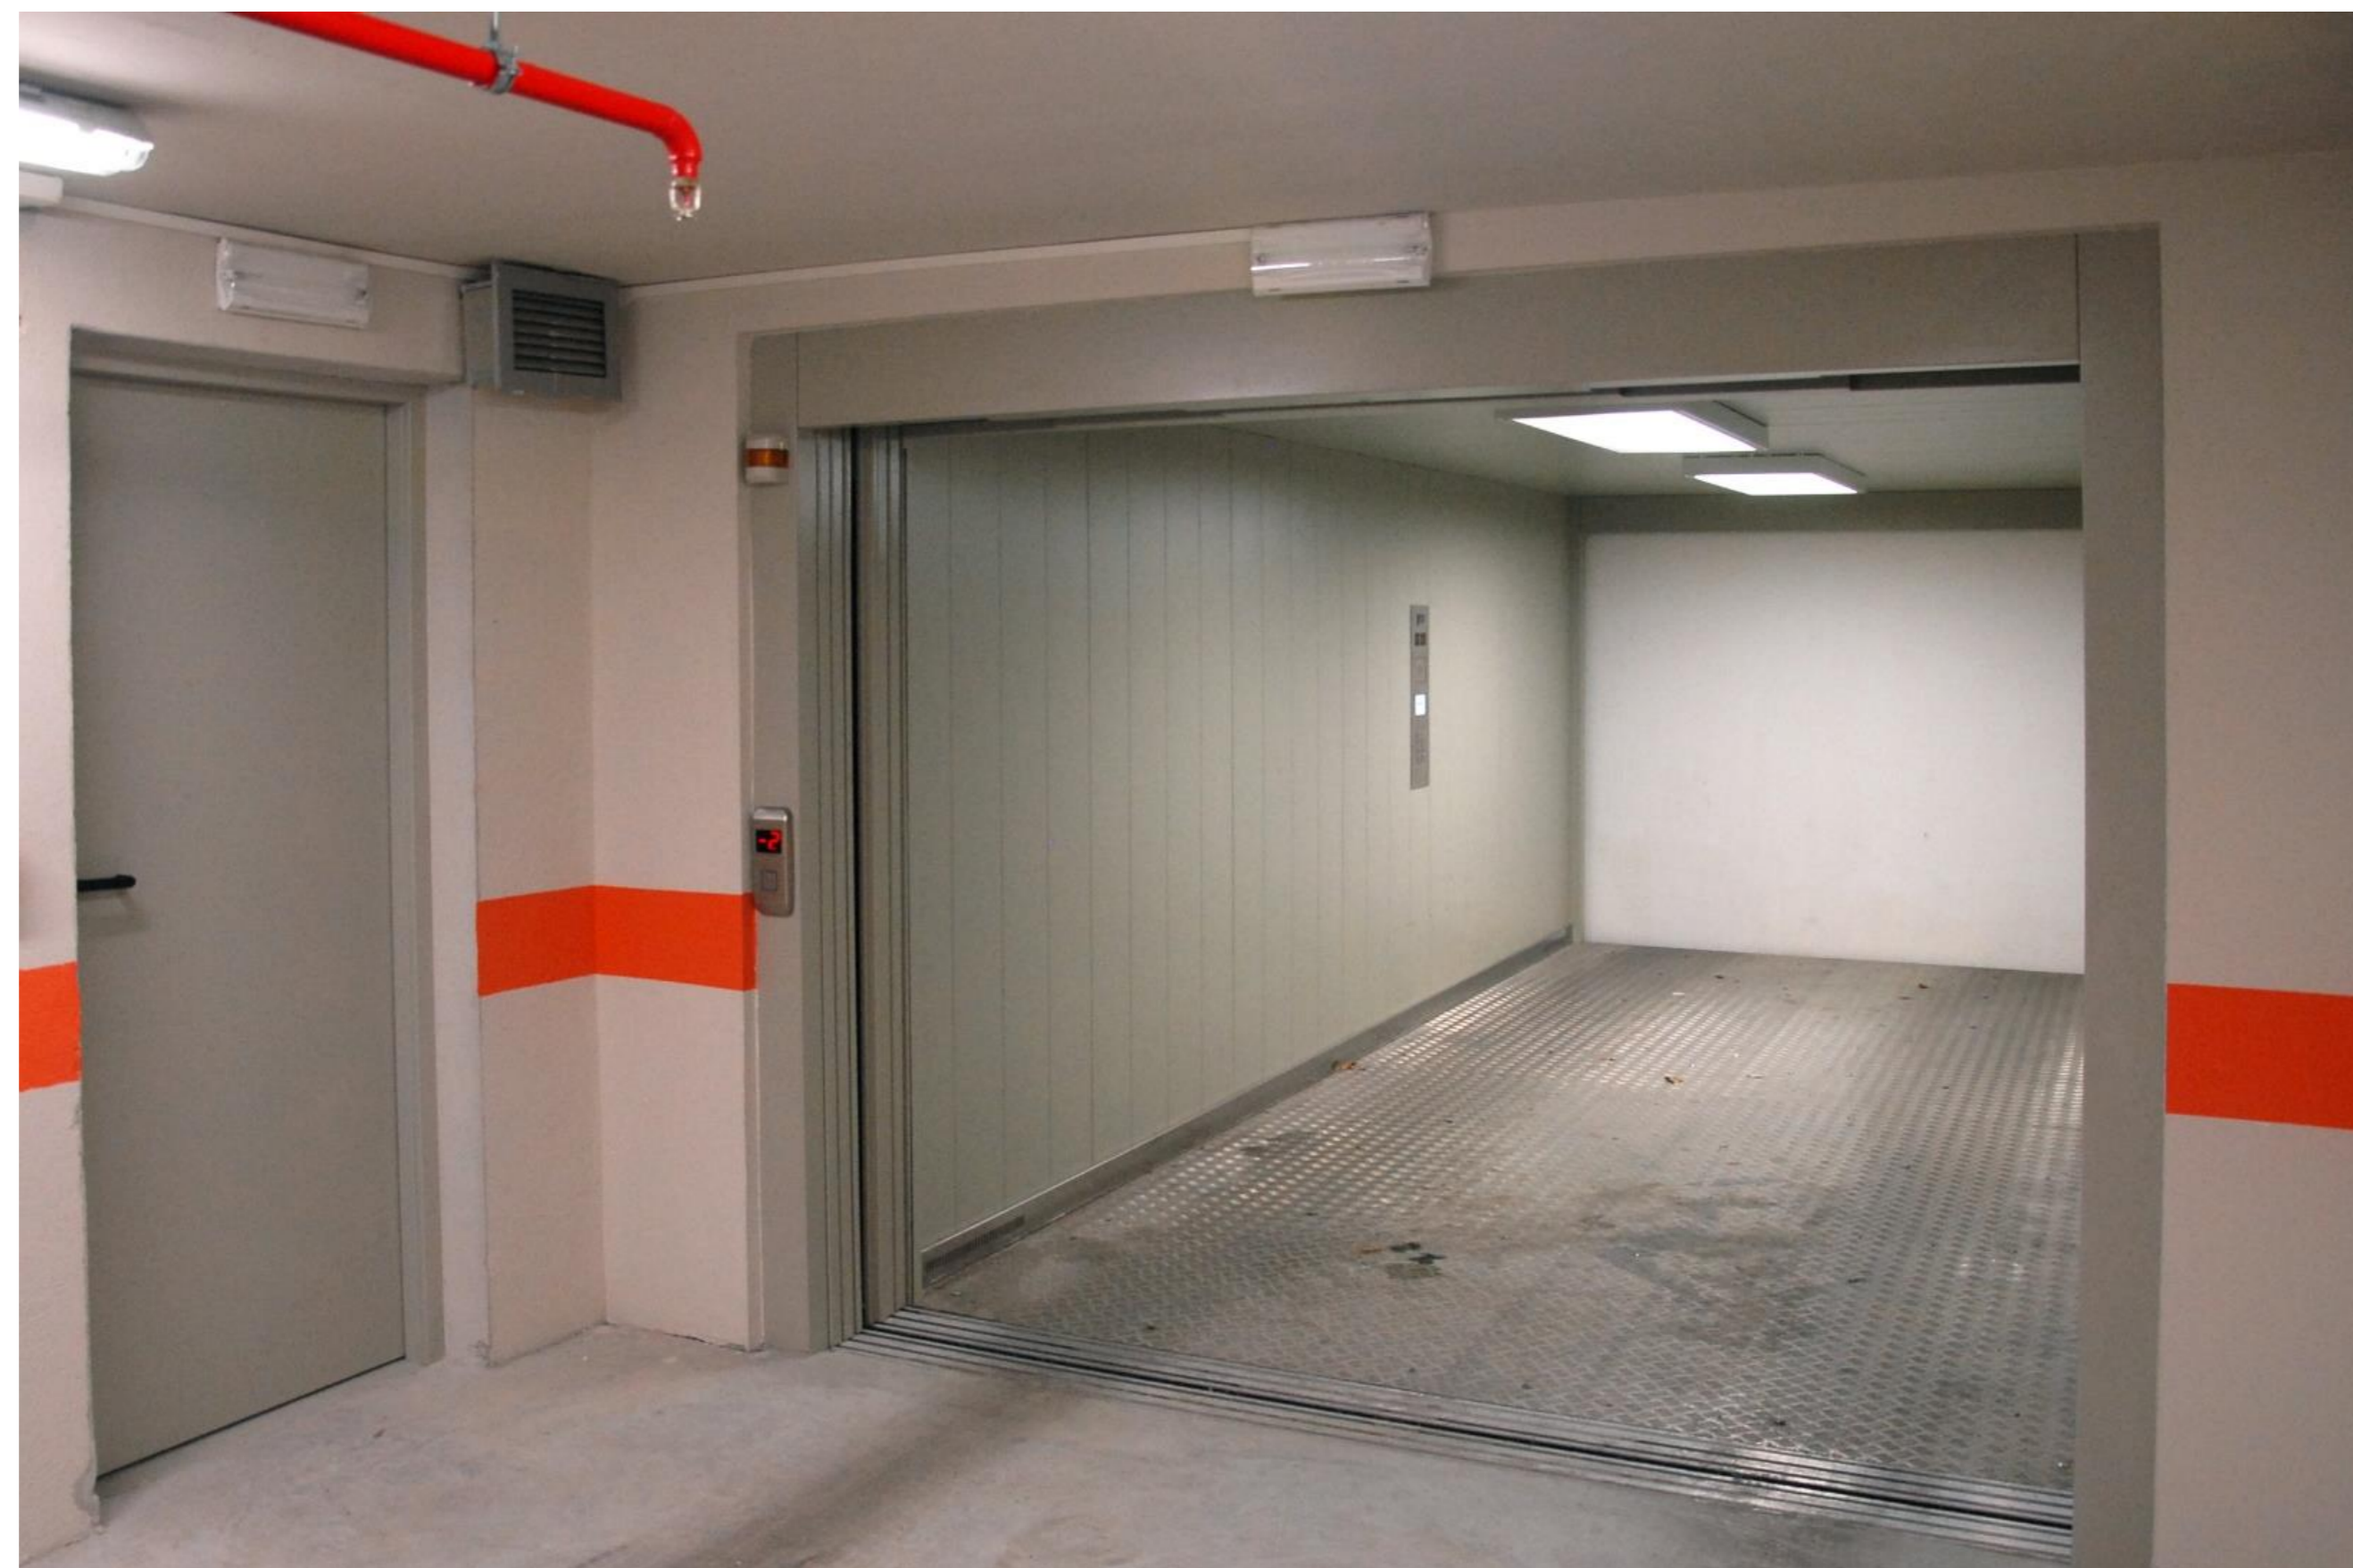

Freight Lifts

Apartment building

Belgrade, Serbia

Hydraulic lift , rated load 3500kg