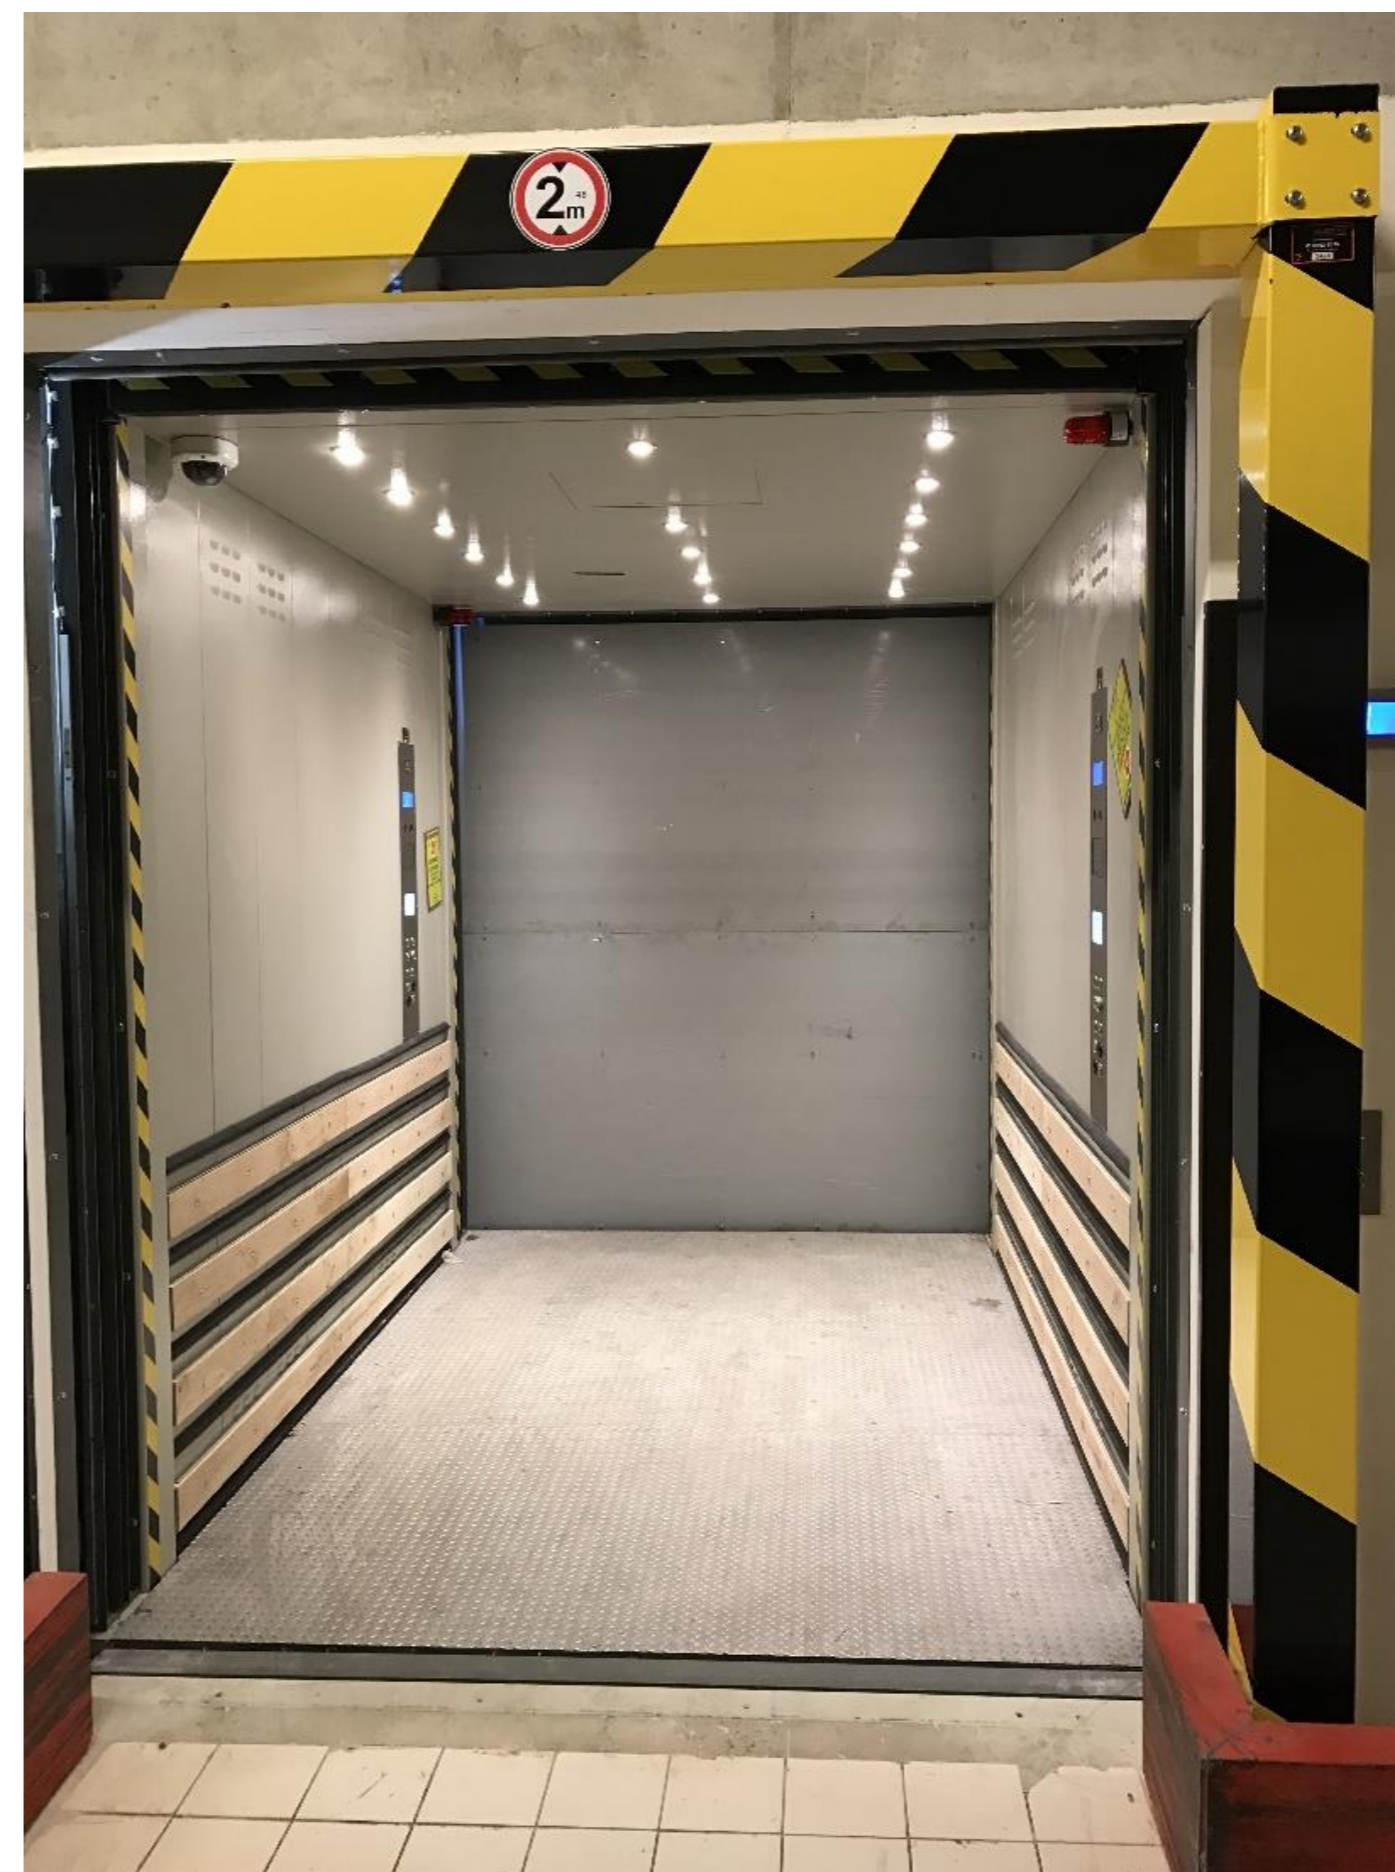

Atlas Gigas MRL Lift, rated load 2500kg

Freight Lifts

Auchan le Kremlin Paris, France

Atlas Gigas MRL Lift, rated load 1600kg

Freight Lifts

Auchan Velizy

Paris, France

Atlas Super Gigas MRL Lift, rated load 4530kg