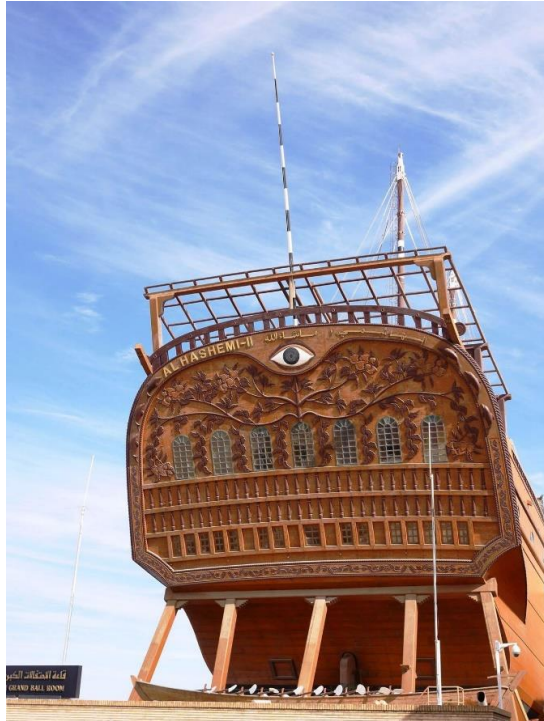

Hydraulic Goods & Passengers Lifts

Folklore Museum Ioannina, Greece

Vertiplat

Al Hashemi II Kuwait City

Atlas Premium MRL Lifts

Other projects around the world

PROJECT	COUNTRY
National Museum	Thailand
RAF Museum	United Kingdom
Chiang Mai National Museum	Thailand
The Blackwatch castle & museum	United Kingdom
National Wax Museum	Ireland
Rochdale Pioneers Museum	United Kingdom