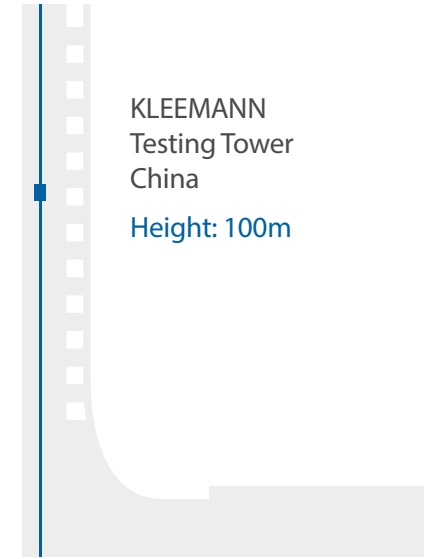

### Testing towers

KLEEMANN Testing Tower Greece

Height: 61m

KLEEMANN Testing Tower China

Height: 100m