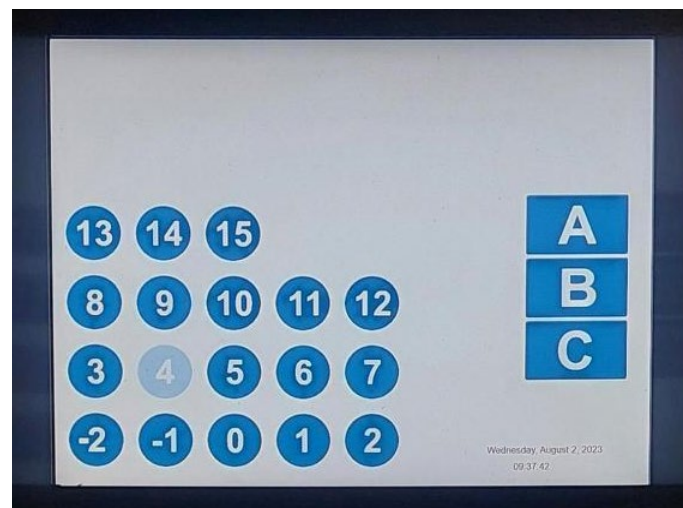

High efficiency and safety

It integrates various advanced dispatching technologies such as expert system, fuzzy logic and neural network, to ensure the high efficiency and safety of the lift based on CAN bus.