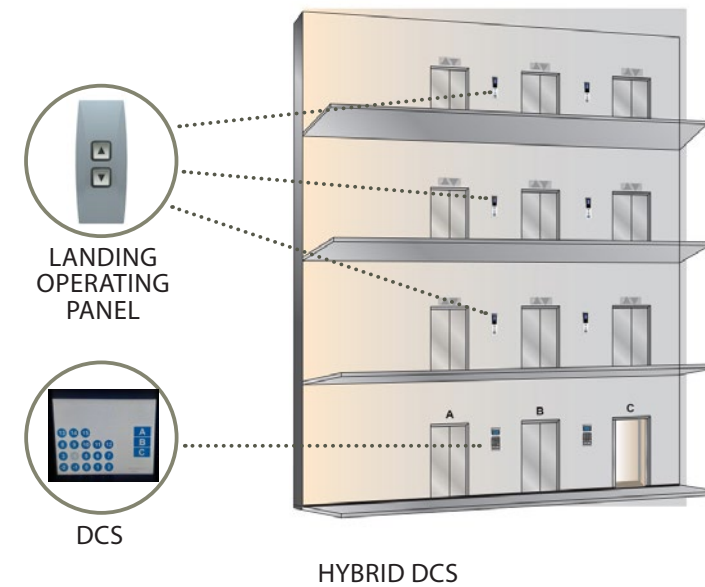

Flexible configuration

The system is adaptable to the unique needs of each building and its efficiency can be optimized by the parametrization of the available advanced functions.

High efficiency and safety

It integrates various advanced dispatching technologies such as expert system, fuzzy logic and neural network, to ensure the high efficiency and safety of the lift based on CAN bus.

CONFIGURATION

Hybrid DCS

Destination operating panel at main entrance floor or parts of the floor.

Conventional landing operating panels on the other floors.

Full DCS

Destination operating panel on every floor.

FUNCTIONS

The handling is extremely simple:

Destination selection: simply by touching the field for the requested destination on the destination operating panel.

Indication of which lift has been selected:

The display indication changes and the user's position (position of the panel PC) is highlighted by means of an animation (blinking position and selected lift) and additionally by means of a contrasting color.