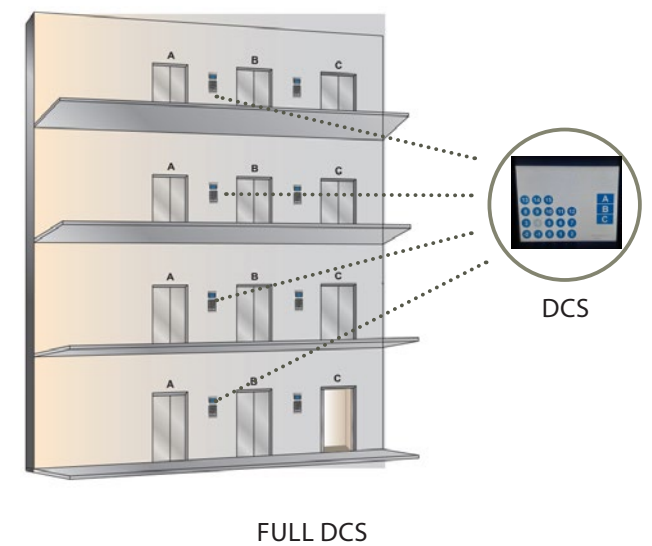

It integrates various advanced dispatching technologies such as expert system, fuzzy logic and neural network, to ensure the high efficiency and safety of the lift based on CAN bus.

CONFIGURATION

Hybrid DCS

Destination operating panel at main entrance floor or parts of the floor.

Conventional landing operating panels on the other floors.

Full DCS

Destination operating panel on every floor.

FUNCTIONS

The handling is extremely simple:

Destination selection: simply by touching the field for the requested destination on the destination operating panel.

Indication of which lift has been selected:

The display indication changes and the user's position (position of the panel PC) is highlighted by means of an animation (blinking position and selected lift) and additionally by means of a contrasting color.